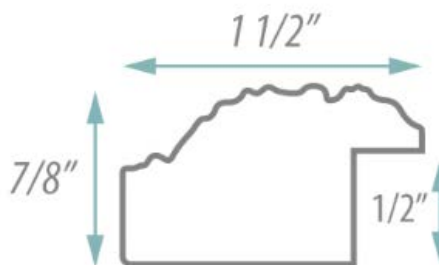

SPECIFICATION SHEET

FRAMED MIRROR MODEL#:

FM A76266-21X30

FRAMED MIRRORS COLLECTION

FEATURES:

- ONE 21X30" HIGH RESOLUTION SILVER PLATE GLASS MIRROR SIZE W/ DECORATIVE FRAME.
- "WALL HUGGER" HANGERS FOR MOUNTING INCLUDED.
- STANDARD MOUNTING STYLE IS VERTICAL. FOR HORIZONTAL, PLEASE SPECIFY WHEN ORDERING.
- PACKED IN FOUR WALL (FOLDED DOUBLE WALL) CORRUGATION.
- STYLE: CLASSIC/TRADITIONAL
- COLOR: SILVER/PEWTER
- FINISH: ORNATE/LEAF FOIL

MIRROR FINISHES:

- FLAT POLISHED EDGE
- BEVELED EDGE

OVERALL SIZE DIMENSION: 24" WIDE X 33" HIGH X 1" DEEP